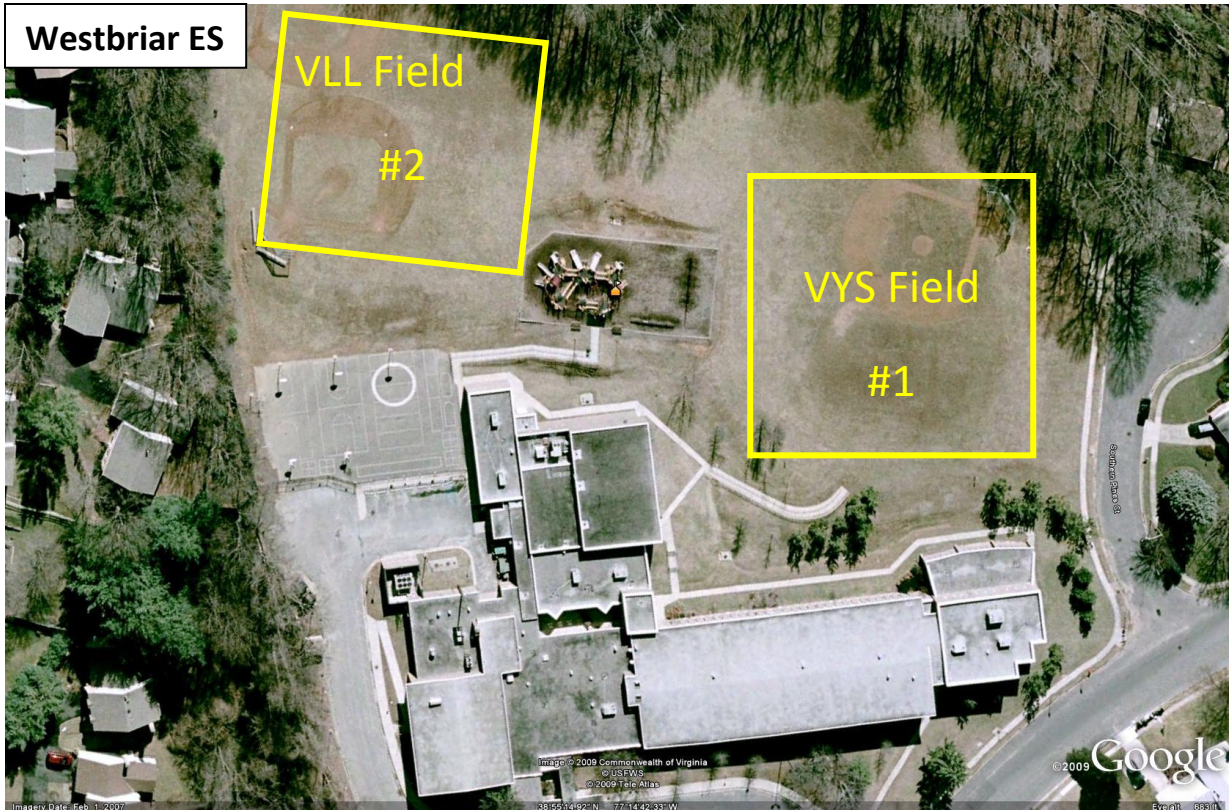

**Westbriar ES**

**Address:**

1741 Pine Valley Drive  
Vienna, VA

[Click here to Get Directions to this location using Google Maps.](#)