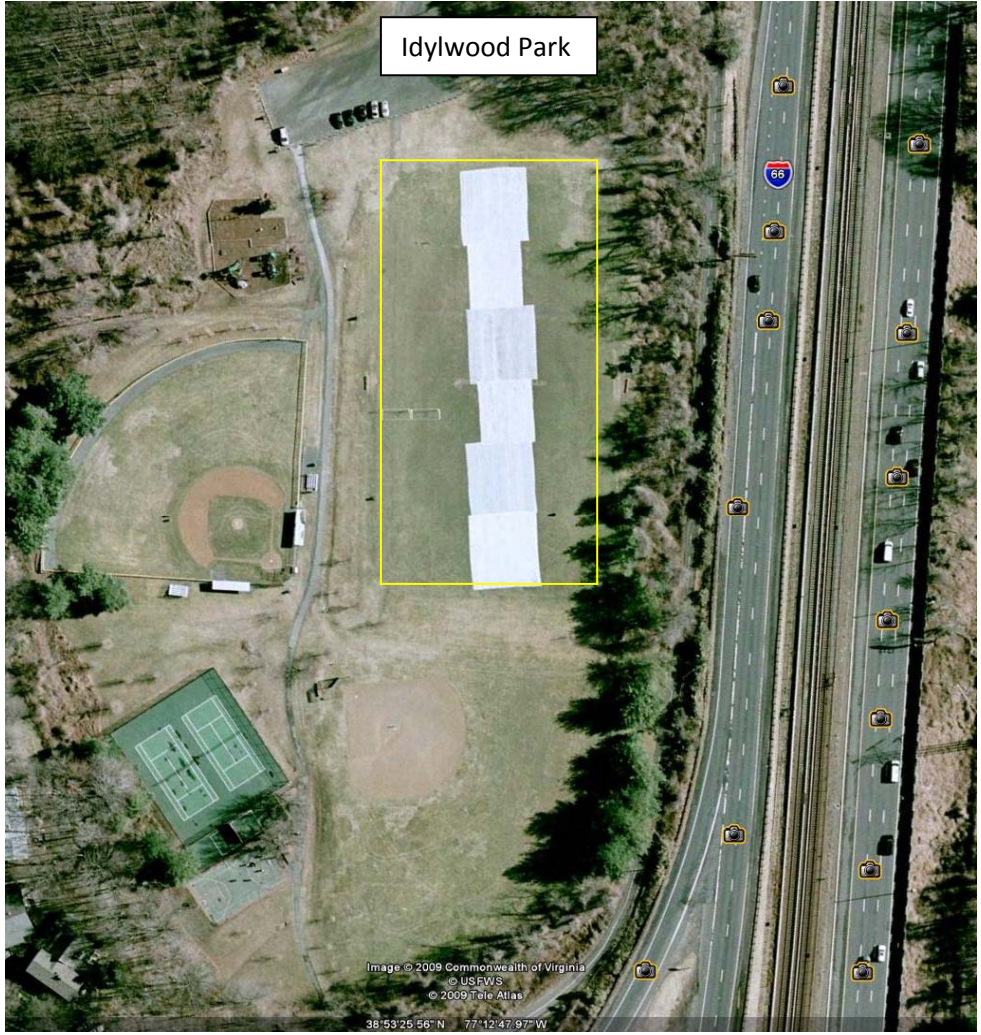

Idylwood Park

Image © 2009 Commonwealth of Virginia
© USFWS
© 2009 Tate Atlas
38°53'25.56" N 77°12'47.97" W